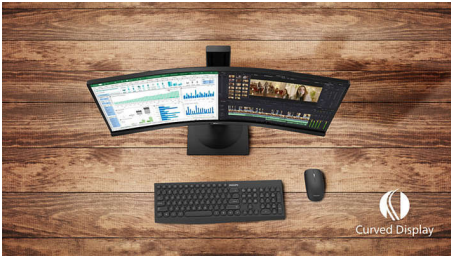

Philips
Curved LCD monitor with
Ultra Wide-Color

E Line
27" (68.6 cm)
1920 x 1080 (Full HD)

278E9QJAB

Stunning colour, ultimate immersion

Experience real immersion with Philips Curved monitors. The 27" curved E line monitor offers a truly immersive experience with stunning Full HD image quality. Ultra Wide-Color tech gives colour quality that brings your images alive!

Features designed for you

- DisplayPort connection for maximum visuals
- HDMI ensures universal digital connectivity
- Built-in stereo speakers for multimedia
- Less eye fatigue with Flicker-Free technology
- LowBlue Mode for easy-on-the-eyes productivity
- Narrow-border display for a seamless appearance

Curved design inspired by the world around us

- Curved display design for a more immersive experience

Superb Picture Quality

- 16:9 Full HD display for crisp, detailed images
- VA display delivers awesome images with wide viewing angles
- Ultra Wide-Color wider range of colours for a vivid picture
- Effortlessly smooth gameplay with AMD FreeSync™ technology

PHILIPS

Curved LCD monitor with Ultra Wide-Color
E Line 27" (68.6 cm), 1920 x 1080 (Full HD)

27E9QJAB/00

Highlights

Curved display design

Desktop monitors offer a personal user experience, which suits a curved design very well. The curved screen provides a pleasant yet subtle immersion effect, which focuses on you at the centre of your desk.