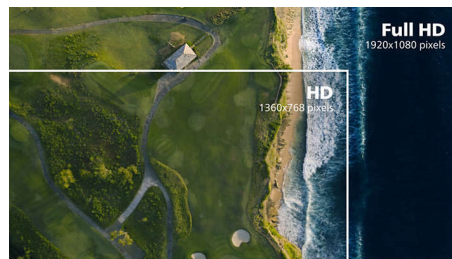

16:9 Full HD display

Picture quality matters. Regular displays deliver quality, but you expect more. This display features enhanced Full HD 1920 x 1080 resolution. With Full HD for crisp detail paired with high brightness, incredible contrast and realistic colours, expect a true-to-life picture.