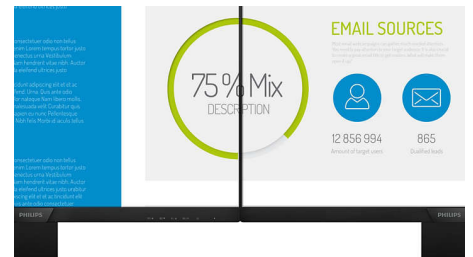

Ultra-narrow Border

The new Philips displays feature ultra-narrow borders which allow for minimal distractions and maximum viewing size. Especially suited for multi-display or tiling setups like gaming, graphic design and professional applications, the ultra-narrow border display gives you the feeling of using one large display.