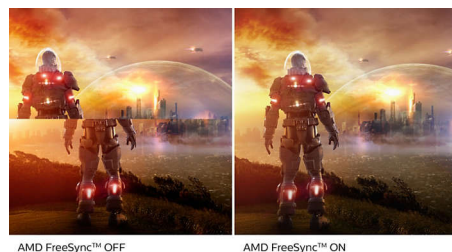

Ultra-smooth gaming

Gaming shouldn't be a choice between choppy gameplay or broken frames. With the new Philips monitor it doesn't have to be. Get fluid, artefact-free performance at virtually any frame rate with AMD FreeSync™ technology, smooth, quick refresh and ultra-fast response time.