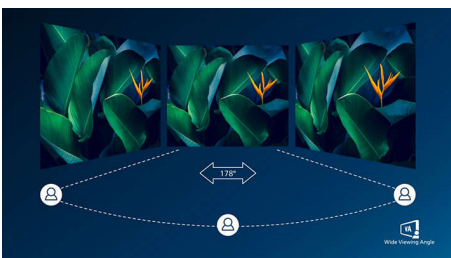

Curved design inspired by the world around us

- Curved display design for a more immersive experience

Superb Picture Quality

- 16:9 Full HD display for crisp, detailed images
- VA display delivers awesome images with wide viewing angles
- Ultra Wide-Color wider range of colours for a vivid picture
- Effortlessly smooth gameplay with AMD FreeSync™ technology

PHILIPS

Curved LCD monitor with Ultra Wide-Color
E Line 27" (68.6 cm), 1920 x 1080 (Full HD)

27E9QJAB/00

Highlights

Curved display design

Desktop monitors offer a personal user experience, which suits a curved design very well. The curved screen provides a pleasant yet subtle immersion effect, which focuses on you at the centre of your desk.

VA display

The Philips VA LED display uses an advanced multi-domain vertical alignment technology

that gives you super-high static contrast ratios for extra-vivid and bright images. While standard office applications are handled with ease, it is especially suitable for photos, web browsing, films, gaming and demanding graphical applications. Its optimised pixel management technology gives you a 178/178 degree extra-wide viewing angle, resulting in crisp images.

Ultra-narrow Border

The new Philips displays feature ultra-narrow borders which allow for minimal distractions and maximum viewing size. Especially suited for multi-display or tiling setups like gaming, graphic design and professional applications, the ultra-narrow border display gives you the feeling of using one large display.