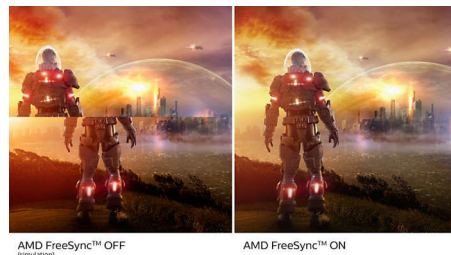

Ultra-smooth gaming

Gaming shouldn't be a choice between choppy gameplay or broken frames. With the new Philips monitor it doesn't have to be. Get fluid, artefact-free performance at virtually any frame rate with AMD FreeSync™ technology, smooth, quick refresh and ultra-fast response time.