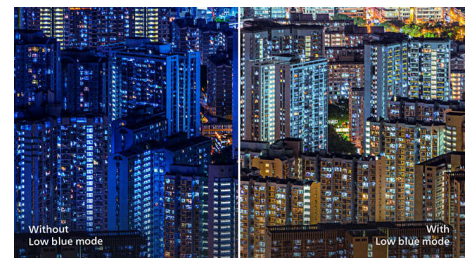

LowBlue Mode

Studies have shown that just as ultra-violet rays can cause eye damage, shortwave-length blue light rays from LED displays can cause eye damage and affect vision over time. Developed for wellbeing, the Philips LowBlue Mode setting uses a smart software technology to reduce harmful shortwave blue light.