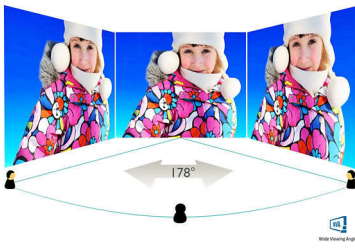

Highlights

MVA Display Technology

The Philips MVA LED display uses an advanced multi-domain vertical alignment technology that gives you super-high static contrast ratios for extra-vivid and bright images. While standard office applications are handled with ease, it is especially suitable for photos, web browsing, films, gaming and demanding graphical applications. Its optimised pixel management technology gives you a 178/178 degree extra-wide viewing angle, resulting in crisp images.