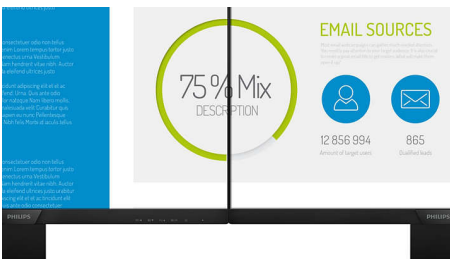

Ultra-narrow Border

The new Philips displays feature ultra-narrow borders which allow for minimal distractions and maximum viewing size. Especially suited for multi-display or tiling setups like gaming,

graphic design and professional applications, the ultra-narrow border display gives you the feeling of using one large display.