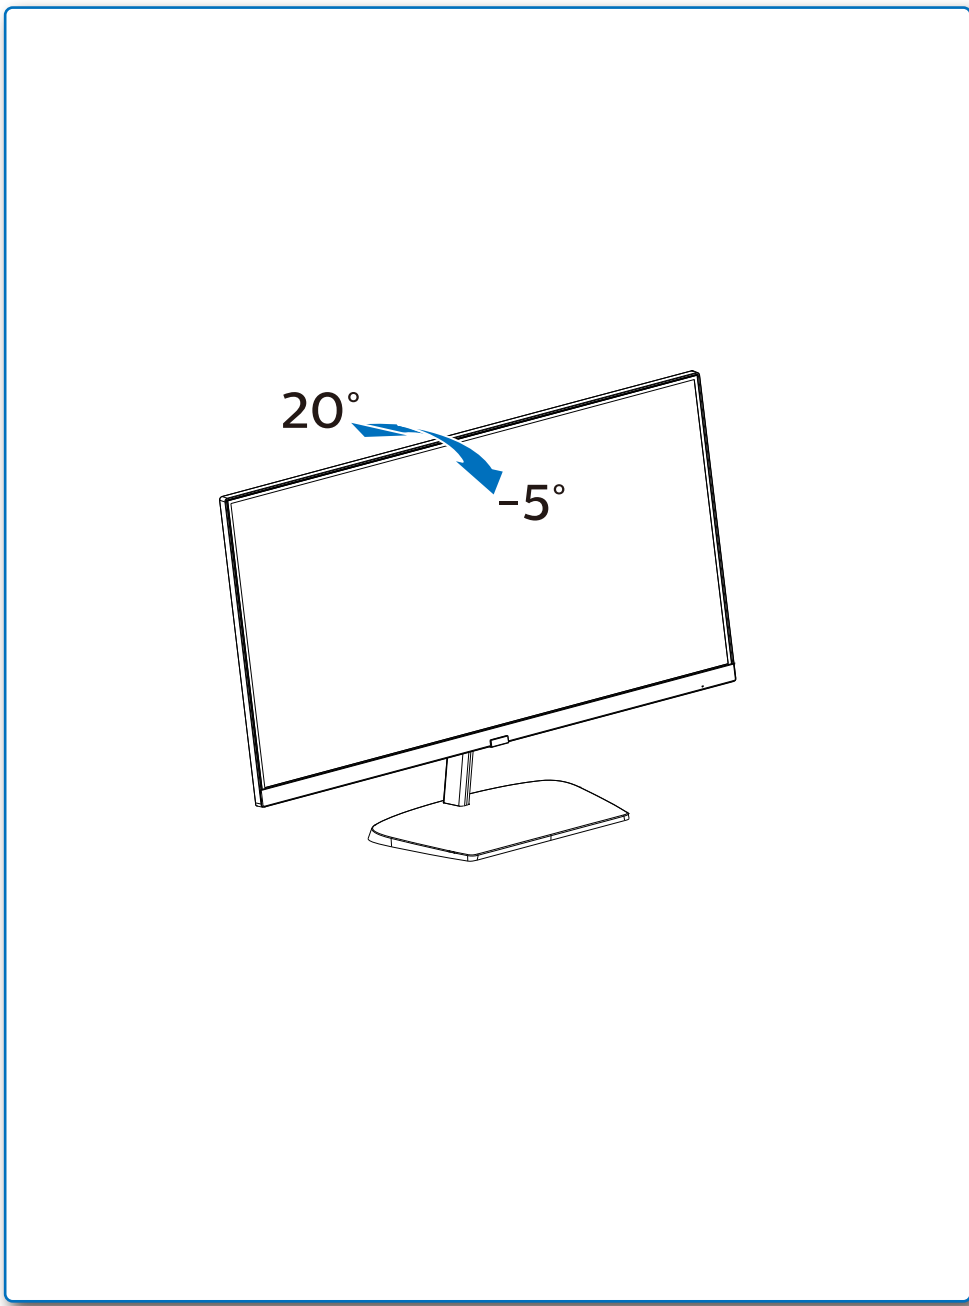

GRAPHIC DEVELOPMENT MMD	
Product name	227E9-QSG
Project no.	
Finishing	Folded sheet
Scale	1:1
Size Spreads	594 (W) x 210 (H) mm
Size	148.5 (W) x 210 (H) mm
Operator(s)	
Date amended	
VERSION No.	13
APPROVAL	
QC Lithographer	
Product Manager	
Date Check	
ARTWORK DOCUMENT	
Paper	80gsm White, woodfree coated
Numbers of colours	2C+2C
Spotcolor	
Aftertreatment	
☐ Cropping	
☐ Coating	
☐ Varnishing	
☐ Embossing	
☐ Cutterguide	
☐ Die-cut	
☐ Binding	
☐ Glue	

4