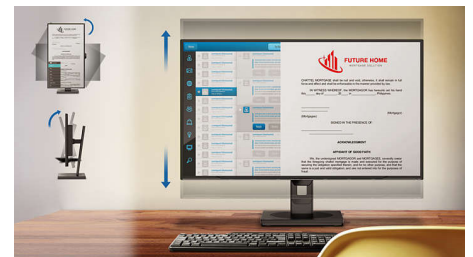

Built-in stereo speakers

A pair of high-quality stereo speakers built into a display device. They may be visible front firing, or invisible down firing, top firing, rear firing etc. depending on model and design.

LowBlue Mode and Flicker-free

Our LowBlue Mode and Flicker-free technology have been developed to reduce eye strain and fatigue often caused by long hours in front of a monitor.

Compact Ergo Base

The Compact Ergo Base is a people-friendly Philips monitor base that tilts, pivot and height-adjusts so each user can position the monitor for maximum viewing comfort and efficiency.