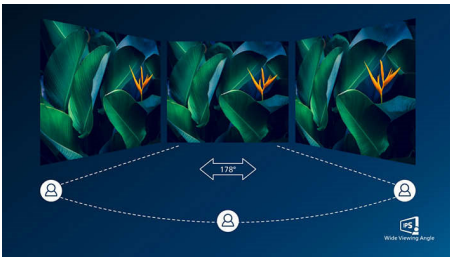

LCD monitor with Windows Hello Webcam
5000 series 24 (23.8"/60.5 cm diag.), 1920 x 1080 (Full HD)

24E1N5300HE/00

Highlights

USB-C connection

This Philips display features a USB type-C connector with power delivery. With intelligent and flexible power management, you can power charge your compatible device directly. Its slim, reversible USB-C allows for easy, one-cable connection. You can watch high-resolution video and transfer data at super speed, while powering up and recharging your compatible device at the same time.

IPS technology

IPS displays use an advanced technology that gives you extra-wide viewing angles of 178/178 degrees, making it possible to view the display from almost any angle. Unlike standard TN panels, IPS displays give you remarkably crisp images with vivid colours, making them ideal not only for Photos, movies and web browsing, but also for professional applications that demand colour accuracy and consistent brightness at all times.