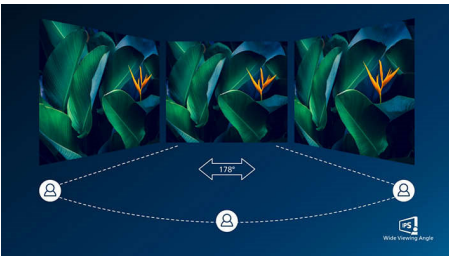

PHILIPS

LCD monitor with Ultra Wide-Color
E Line 24 (23.8" / 60.5 cm diag.), 1920 x 1080 (Full HD)

246E9QDSB/75

Highlights

Ultra Wide-Color Technology

Ultra Wide-Color Technology delivers a wider spectrum of colors for a more brilliant picture. Ultra Wide-Color wider "color gamut" produces more natural-looking greens, vivid reds and deeper blues. Bring, media entertainment, images, and even productivity more alive and vivid colors from Ultra Wide-Color Technology.

IPS technology

IPS displays use an advanced technology which gives you extra wide viewing angles of 178/178 degree, making it possible to view the display from almost any angle. Unlike standard TN panels, IPS displays gives you remarkably crisp images with vivid colors, making it ideal not only for Photos, movies and web browsing, but also for professional applications which demand color accuracy and consistent brightness at all times.

UltraNarrow Border

The new Philips displays feature ultra-narrow borders which allow for minimal distractions and maximum viewing size. Especially suited for multi-display or tiling setup like gaming, graphic design and professional applications, the ultra-narrow border display gives you the feeling of using one large display.