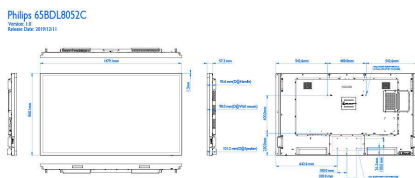

Operating conditions

- Altitude: 0 ~ 3000 m
- Temperature range (operation): 0 ~ 40 °C
- MTBF: 50,000 hour(s)
- Relative humidity: 20 ~ 80%(operating), 5 ~95%(storage) %
- Temperature range (storage): -20 ~ 60 °C

Multimedia Applications

- USB Playback Video: ASF, AVI, FLV, MKV, MP4, MPEG, MPG, TS, VOB, WEBM, WMV, DAT

- USB Playback Picture: BMP, JPEG, JPG, PNG
- USB Playback Audio: AAC, M4A, MP3, WMA

Internal Player

- CPU: Intel Core i7
- GPU: Nvidia GT730
- Storage: 256GB eMMC
- RAM: 8GB DDR4

Multi-touch Interactivity

- Touch points: 10 simultaneous touch points

Accessories

- Included Accessories: Philips logo (x1), RS232 Daisy chain cable (x1), Cleaning cloth (x1), DVI - I Cable (1.8m) (x1), HDMI Cable (3m) (x1), HDMI transmitter (x1), IR sensor cable (1.8 m) (x1), M2 Screw (x2), M3 screw (x2), Power cable (x3), Touch Pen (x2), USB A to B cable (3m) (x1), USB Cover (x1), AAA batteries (x1), Quick start guide (x1), Remote control (x1), RS232 cable (3 m) (x1)

Miscellaneous

- On-Screen Display Languages: English, French, German, Spanish, Polish, Turkish, Russian, Italian, Simplified Chinese, Traditional Chinese, Arabic, Japanese, Danish, Dutch, Finnish, Norwegian, Portuguese, Swedish
- Warranty: 3 year warranty
- Regulatory approvals: CE, RoHS, CB, CU, EMF, FCC, Class A, ETL, PSB

Issue date 2024-03-24

Version: 7.1.1

EAN: 87 12581 76739 6

© 2024 Koninklijke Philips N.V.
All Rights reserved.

Specifications are subject to change without notice.
Trademarks are the property of Koninklijke Philips N.V.
or their respective owners.

www.philips.com