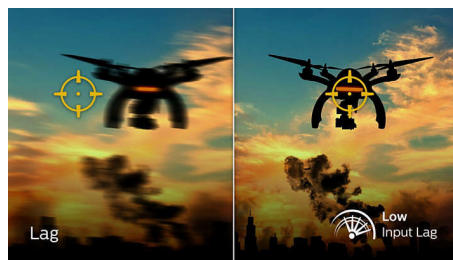

Low Input Lag

Input lag is the amount of time that elapses between performing an action with connected devices and seeing the result on screen. Low input lag reduces the time delay between entering a command from your devices to monitor, greatly improving play on twitch-sensitive video games, particularly important for playing fast-paced, competitive games.