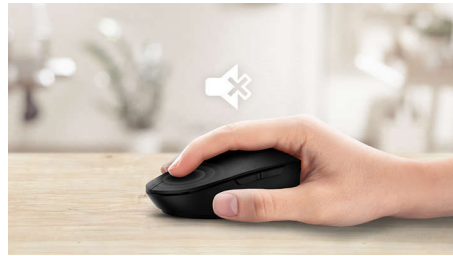

Comfortable ergonomic mouse design feels great

Ambidextrous mouse design

Ambidextrous shape feels good in right or left hand

Buttons last millions of click

Buttons last millions of clicks for durability

Reduced click sound

Reduced click sound, for quiet and comfortable experience

2.4G wireless connection

Keep the computer wires at bay. For any keyboard/mouse equipped with this feature, you can connect the accessory to any PC via a speedy 2.4GHz wireless connection. The simple