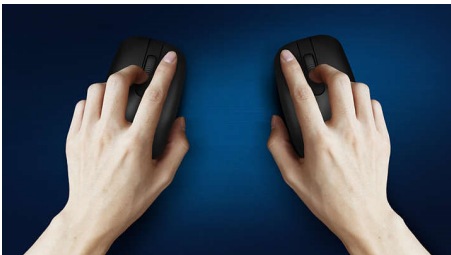

Comfortable accurate control

- Ambidextrous shape feels good in right or left hand
- Comfortable ergonomic mouse design feels great
- High definition optical tracking for smooth control

Philips reliability

- Buttons last millions of clicks for durability

PHILIPS

Wireless mouse
2.4GHz Wireless Optical Sensor, Silent design

Highlights

Smooth optical tracking

High definition optical tracking for smooth control

Comfortable ergonomic design

Comfortable ergonomic mouse design feels great

Ambidextrous mouse design

Ambidextrous shape feels good in right or left hand

Buttons last millions of click

Buttons last millions of clicks for durability

Reduced click sound