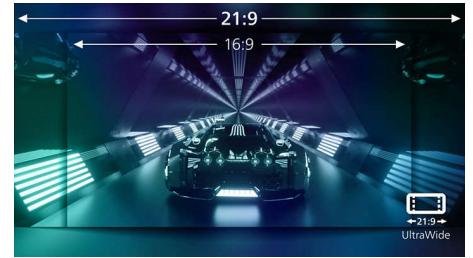

UltraWide CrystalClear images

These Philips screens deliver Crystal Clear, UltraWide Quad HD 3440 x 1440 pixel images. Utilising high-performance panels with high-density pixel count and 178/178 wide viewing angles, these new displays will make your images and graphics come alive. The UltraWide 21:9 format enables more productivity with more room for side-by-side comparisons and more viewable spreadsheet columns. Whether you are a demanding professional requiring extremely detailed information for CAD-CAM solutions or a financial wizard working on huge spreadsheets, Philips displays deliver Crystal Clear images.