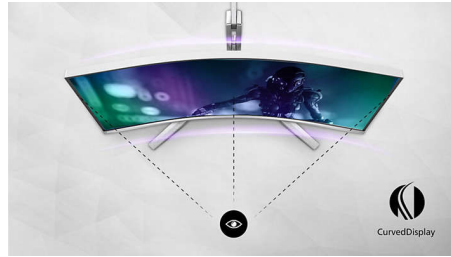

Curved display design

Desktop monitors offer a personal user experience, which suits a curved design very well. The curved screen provides a pleasant yet subtle immersion effect, which focuses on you at the centre of your desk.