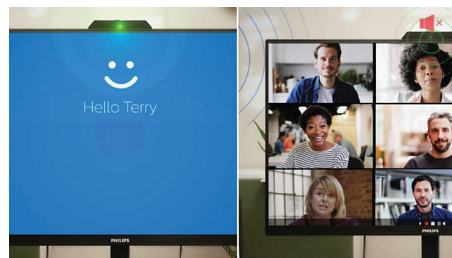

Webcam & noise cancelling mic

This Philips monitor comes with built-in 5MP webcam, noise cancelling microphone, and speakers. Making it perfect for working from home and collaborating remotely. The webcam is certified for Windows Hello. Equipped with advanced sensors for Windows Hello™ facial recognition, which conveniently logs you into your Windows devices in less than 2 seconds. The physical camera switch offers extra privacy when not in use. The noise-cancelling

microphone and dual 5-watt integrated speakers deliver clear communications.