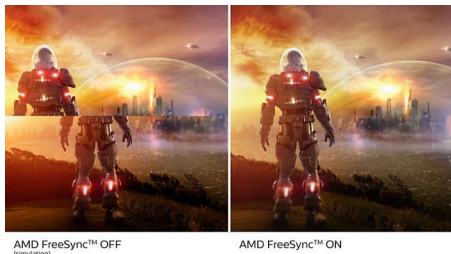

Ultra-smooth gaming

Gaming shouldn't be a choice between choppy gameplay or broken frames. With the new Philips monitor it doesn't have to be. Get fluid, artifact-free performance at virtually any framerate with AMD FreeSync™ technology, smooth quick refresh and ultra-fast response time.