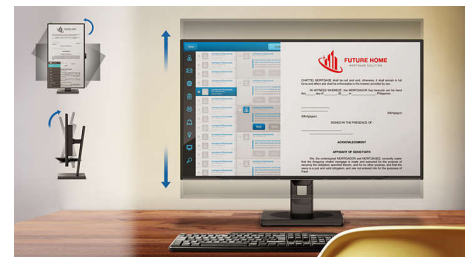

## LowBlue Mode and Flicker-free

Our LowBlue Mode and Flicker-free technology have been developed to reduce eye strain and fatigue often caused by long hours in front of a monitor.

27E1N5300AE/00

## Built-in stereo speakers

A pair of high-quality stereo speakers built into a display device. They may be visible front firing, or invisible down firing, top firing, rear firing etc. depending on model and design.

## Compact Ergo Base

The Compact Ergo Base is a people-friendly Philips monitor base that tilts, pivot and height-adjusts so each user can position the monitor for maximum viewing comfort and efficiency.