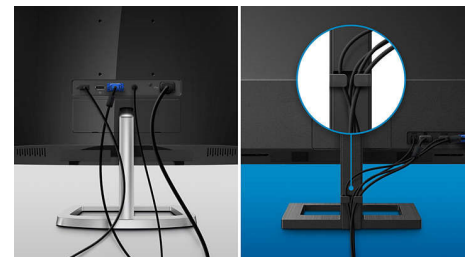

Cable management

Cable management is an intimate design that maintains a tidy workspace by organising the cables and wires required for the operation of a display device.

AMD
FreeSync

1ms
Fast Response
1ms MPRT

SmartImage™
Game

Built-in Speaker

CompactErgo
Base

EasyRead

IPS
Wide Viewing
Angle

Flicker-free

LowBlue Mode

EasyRead