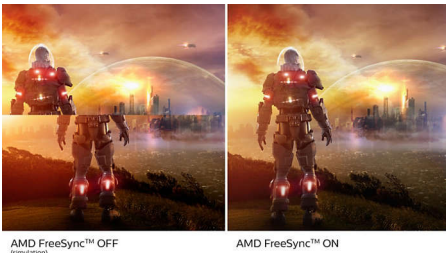

Ultra-smooth gaming

Gaming shouldn't be a choice between choppy gameplay or broken frames. With the new Philips monitor it doesn't have to be. Get fluid, artefact-free performance at virtually any frame rate with AMD FreeSync™ technology, smooth, quick refresh and ultra-fast response time.