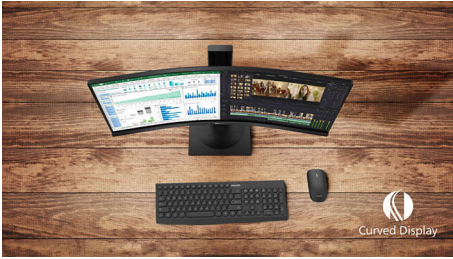

#### Features designed for you

- EasySelect menu toggle key for quick on-screen menu access
- Less eye fatigue with Flicker-free technology
- LowBlue Mode for easy on-the-eyes productivity
- Tilt and height-adjust for an ideal viewing position
- Cable management reduces cable clutter for neat workspace

#### Immersive visuals

- SmartContrast for rich black details
- VA display delivers awesome images with wide viewing angles

# PHILIPS

Gaming monitor  
E Line 32 (31.5" / 80 cm diag.), 1920 x 1080 (Full HD)

## Curved display design

Desktop monitors offer a personal user experience, which suits a curve design very well. The curved screen provides a pleasant yet subtle immersion effect, which focuses on you at the center of your desk.