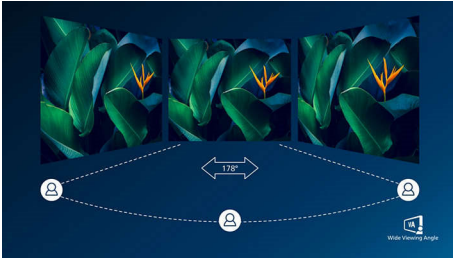

VA display

Philips VA LED display uses an advanced multi-domain vertical alignment technology which gives you super-high static contrast ratios for extra vivid and bright images. While standard office applications are handled with ease, it is especially suitable for photos, web-browsing, movies, gaming, and demanding graphical applications. Its optimized pixel management technology gives you 178/178 degree extra wide viewing angle, resulting in crisp images.