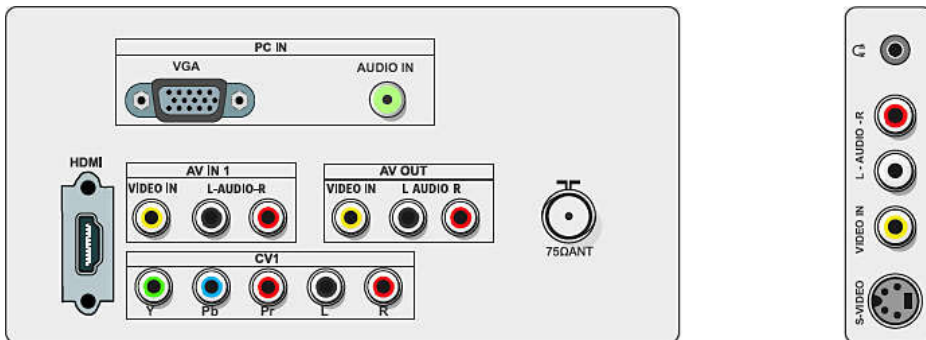

Built-in TV tuner

A television tuner built into a monitor to display television signals as well as computer data.

Specifications

Connectivity

- Signal Input: VGA (Analog), HDMI, PC Audio in
- Other connections: S-Video in, CVBS in, Audio L/R in, Headphone out
- Ext 1: CVBS in, Audio L/R in
- Ext 2: YPbPr in, Audio L/R in
- Ext 3: CVBS out, Audio L/R out

Convenience

- Ease of Installation: Automatic Tuning System (ATS), Plug & Play
- Other convenience: VESA mount (100x100mm)
- Ease of Use: On Screen Display, Program List, Side Control
- Screen Format Adjustments: Widescreen, Normal, Zoom 1, Zoom 2
- Remote control: 220T1 Remote control
- Smart mode: Movie, Standard, Personal, Vivid, Eco
- SmartSound: Music, Speech, Personal
- On-Screen Display languages: English, Simplified Chinese

Accessories

- Included accessories: Table top stand, Power cord, Quick start guide, User Manual, Remote Control, Batteries for remote control

Issue date 2024-03-24

Version: 4.0.3

EAN: 87 12581 49404 9

© 2024 Koninklijke Philips N.V.
All Rights reserved.