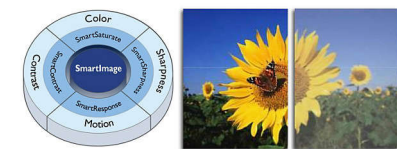

SmartImage

With SmartImage

Without SmartImage

SmartImage is an exclusive leading edge Philips technology that analyzes the content displayed on your screen and gives you optimized display performance. This user friendly interface allows you to select various modes like Office, Image, Entertainment, Economy etc., to fit the application in use. Based on the selection, SmartImage dynamically optimizes the contrast, color saturation and sharpness of images and videos for ultimate display performance. The Economy mode option offers you major power savings. All in real time with the press of a single button!

Built-in TV tuner

A television tuner built into a monitor to display television signals as well as computer data.