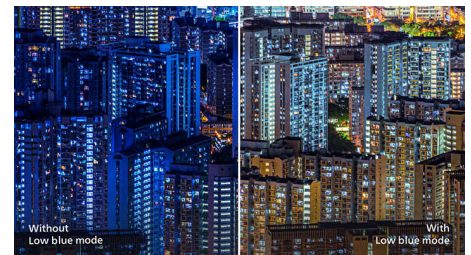

LowBlue Mode

Studies have shown that just as ultra-violet rays can cause eye damage, shortwave length blue light rays from LED displays can cause eye damage and affect vision over time. Developed for wellbeing, Philips LowBlue Mode setting uses a smart software technology to reduce harmful shortwave blue light.