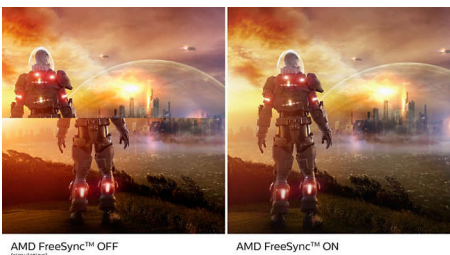

AMD FreeSync™ Premium

Gaming shouldn't be a choice between choppy gameplay or broken frames. AMD FreeSync™ Premium equips serious gamers with a fluid, tear-free gameplay experience at peak performance. There are no compromises,

game confidently with a high refresh rate, low framerate compensation, and low latency.