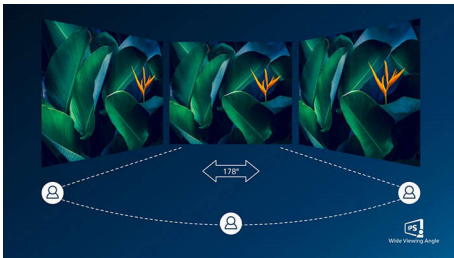

IPS technology

IPS displays use an advanced technology which gives you extra wide viewing angles of 178/178

degree, making it possible to view the display from almost any angle. Unlike standard TN panels, IPS displays gives you remarkably crisp images with vivid colors, making it ideal not only for Photos, movies and web browsing, but also for professional applications which demand color accuracy and consistent brightness at all times.