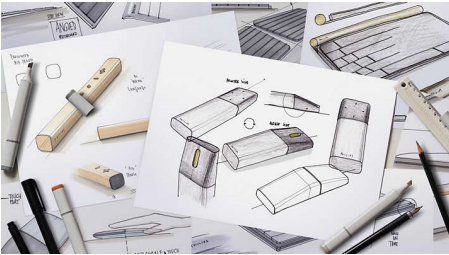

Keystrokes for durability

Keys last millions of keystrokes for durability

Stylish design

The design is adjusted to be the most suitable for ergonomics after rounds of user surveys, and also takes into account stylish, slim appearance, and space saving.