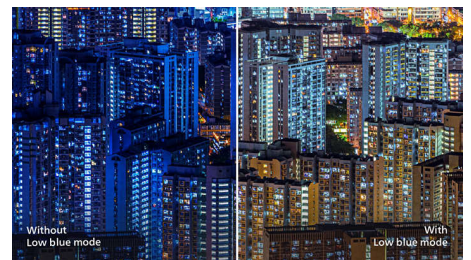

LowBlue Mode

Studies have shown that just as ultra-violet rays can cause eye damage, shortwave length blue light rays from LED displays can cause eye damage and affect vision over time. Developed for wellbeing, Philips LowBlue Mode setting uses a smart software technology to reduce harmful shortwave blue light.