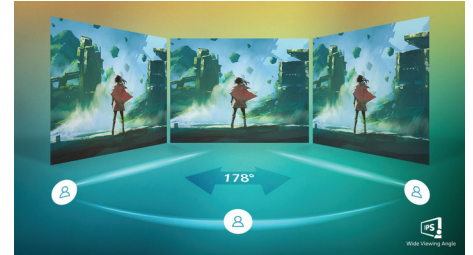

IPS technology

IPS displays use an advanced technology which gives you extra wide viewing angles of 178/178 degree, making it possible to view the display from almost any angle. Unlike standard TN panels, IPS displays gives you remarkably crisp images with vivid colors, making it ideal not only for Photos, movies and web browsing, but also for professional applications which demand color accuracy and consistent brightness at all times.