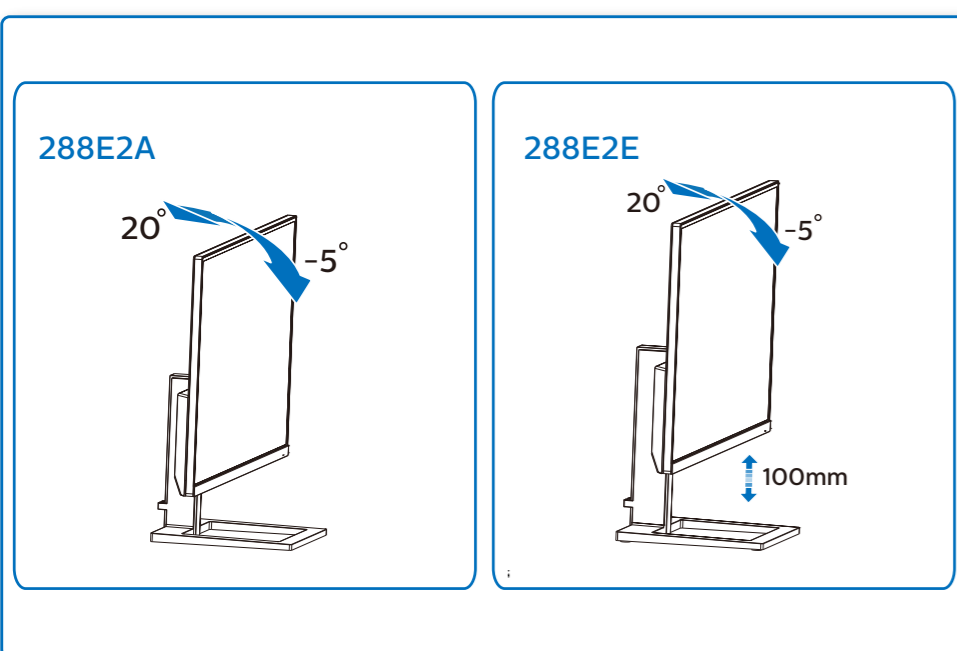

# Quick Start

Register your product and get support at [www.philips.com/welcome](http://www.philips.com/welcome)

\*288E2A \*288E2E

AC/DC Adapter

\* CD

\* DP

\* HDMI

\* Audio cable (288E2A)

\* Different according to region.  
Display design may differ from those illustrated.

1

2

3