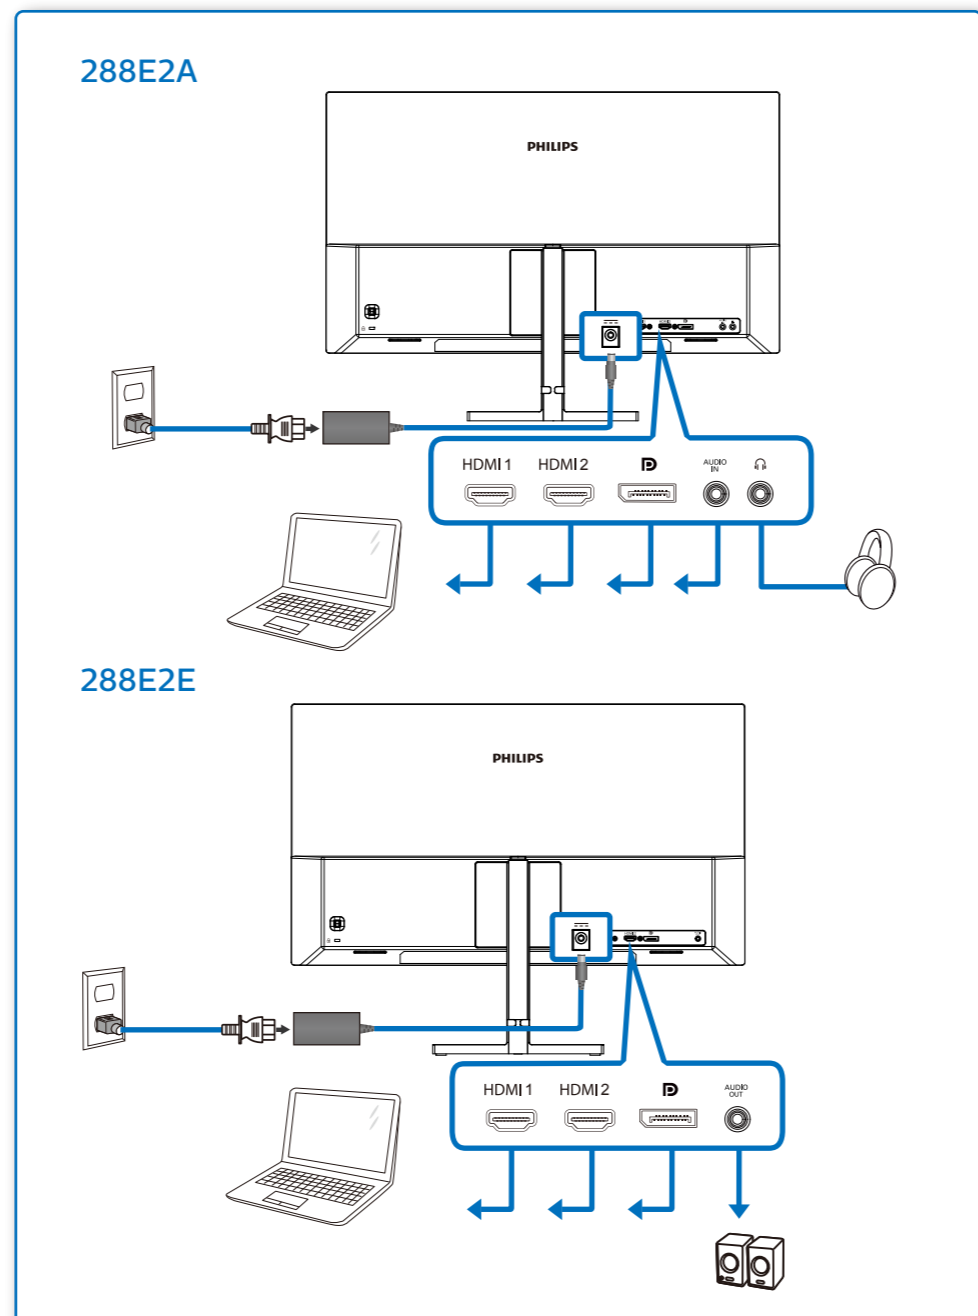

4

PIP

PBP

MultiView	Inputs	SUB SOURCE POSSIBILITY (x1)		
		HDMI 1	HDMI 2	DisplayPort
MAIN SOURCE (x1)	HDMI 1	●		●
	HDMI 2		●	●
	DisplayPort	●	●	●