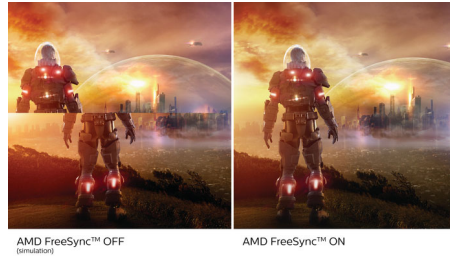

AMD FreeSync™ Premium

Gaming shouldn't be a choice between choppy gameplay or broken frames. AMD FreeSync™ Premium equips serious gamers with a fluid, tear-free gameplay experience at peak performance. There are no compromises, game confidently with a high refresh rate, low framerate compensation, and low latency.