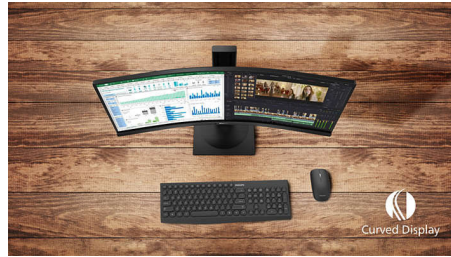

Designed for the way you work

- Tilt, swivel and height-adjust for an ideal viewing position
- Eyesafe certified blue light protection and color accuracy
- Built-in KVM switch to easily switch between sources
- Webcam with noise cancelling microphone for collaboration
- Curved display design for more immersive experience
- 32:9 SuperWide: for replacing multiscreen setups

USB-C Docking with RJ45

Simplify all peripherals from monitor to PC using one-cable-docking USB Type-C connector, includes networking, high resolution video output from PC to monitor, and surfing on Internet without an additional network cable, even without LAN port on your notebook. RJ45 connection through USB-C offers a fast and secure connection when needed. Getting the fastest data speeds allows you to transfer data from a HDD to your PC faster than ever. Additionally, USB-C with power delivery can even enable you to power and charge your notebook from the monitor, eliminating the need for extra power cables.

DisplayHDR 400

VESA-certified DisplayHDR 400 delivers a significant step-up from normal SDR displays. Unlike, other 'HDR compatible' screens, true DisplayHDR 400 produces astonishing brightness, contrast and colors. With global dimming and peak brightness up-to 400 nits, images come to life with notable highlights while featuring deeper, more nuanced blacks. It renders a fuller palette of rich new colors, delivering a visual experience that engages your senses.

Curved display design

Desktop monitors offer a personal user experience, which suits a curve design very well. The curved screen provides a pleasant yet subtle immersion effect, which focuses on you at the center of your desk.