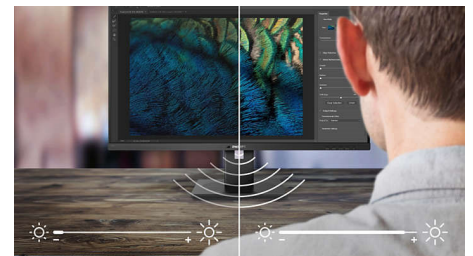

PowerSensor

PowerSensor is a built-in 'people sensor' that transmits and receives harmless infrared signals to determine if user is present and automatically reduces monitor brightness when user steps away from the desk, cutting energy costs by up to 80 percent and prolonging monitor life