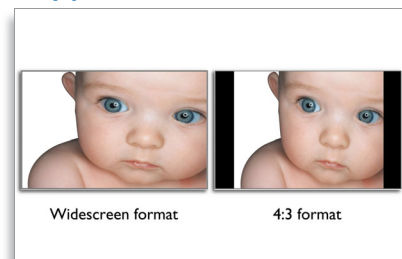

- Temperature range (operation): 0 - 40 °C
- Temperature Range (storage): -20 - 60 °C
- Relative humidity: 20 - 80 %
- MTBF: 40,000 hour(s)

Sustainability

- Environmental and energy: RoHS, Energy Star

Compliance and standards

- Regulatory Approvals: CE Mark, FCC, Class B, UL/cUL

Cabinet

- Color: Black
- Finish: Glossy

Highlights

High definition monitor

A high definition monitor is a display device designed to deliver the exceptional picture quality of high definition pictures, one fully prepared for HD sources like HD set top boxes. A HD monitor offers picture quality beyond that of progressive scan, conforming to strict standards for HD screens that display high resolution, top picture quality signals through a universal connection for either analog VGA or uncompressed DVI digital connections and supports HDCP. It displays 720p (1280x720p @ 50 and 60 Hz progressive) and 1080i (1920x1080i @ 50 and 60 Hz interlaced) signals.

16:9 widescreen aspect ratio

An aspect ratio is an expression of a video image's width compared to its height. The 16:9 widescreen aspect ratio is standard for universal to high-definition television and European digital television. A native 16:9 aspect ratio means outstanding game and video display without bars at top and bottom of the picture and without the quality loss than comes from scaling, altering an image to fit on a different screen size.

Easy picture format control

Philips easy picture format control on OSD is to switch from the 4:3 aspect ratio to the widescreen mode and back again to match the display's aspect ratio with your content for working with wide documents without scrolling or viewing widescreen media in the widescreen mode and distortion-free, native mode display of 4:3 ratio content.

0.5 Watt Standby mode

0.5 Watt power consumption in standby mode is a function of intelligent engineering and advance design that helps you do your share to protect the environment by reducing energy consumption as you save real money on your energy bills.

Compliant with RoHS standards

Philips designs and produces display products in compliance with strict Restriction of Hazardous Substances (RoHS) standards that restrict lead and other toxic substances that can harm the environment.

Windows Vista ready

Philips Vista-ready monitors are empowered for vibrant, exciting display of this new, visually sophisticated and demanding Windows operating system, designed to enhance your entertainment experience, make you more productive and help you control your computing experience at home and in the office, making viewing, finding and organizing information for work or play quick, efficient and easy.

Issue date 2011-03-07

Version: 2.1.2

12 NC: 8670 000 66721
EAN: 87 12581 55890 1

© 2011 Koninklijke Philips Electronics N.V.
All Rights reserved.

Specifications are subject to change without notice.
Trademarks are the property of Koninklijke Philips Electronics N.V. or their respective owners.

www.philips.com