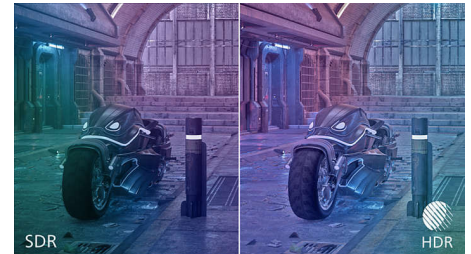

High Dynamic Range (HDR)

High Dynamic Range delivers a dramatically different visual experience. With astonishing brightness, incomparable contrast and captivating color, images come to life with much greater brightness while also featuring much deeper, more nuanced darks. It renders a fuller palette of rich new colors never before seen on display, giving you a visual experience that engages your senses and inspires emotions.