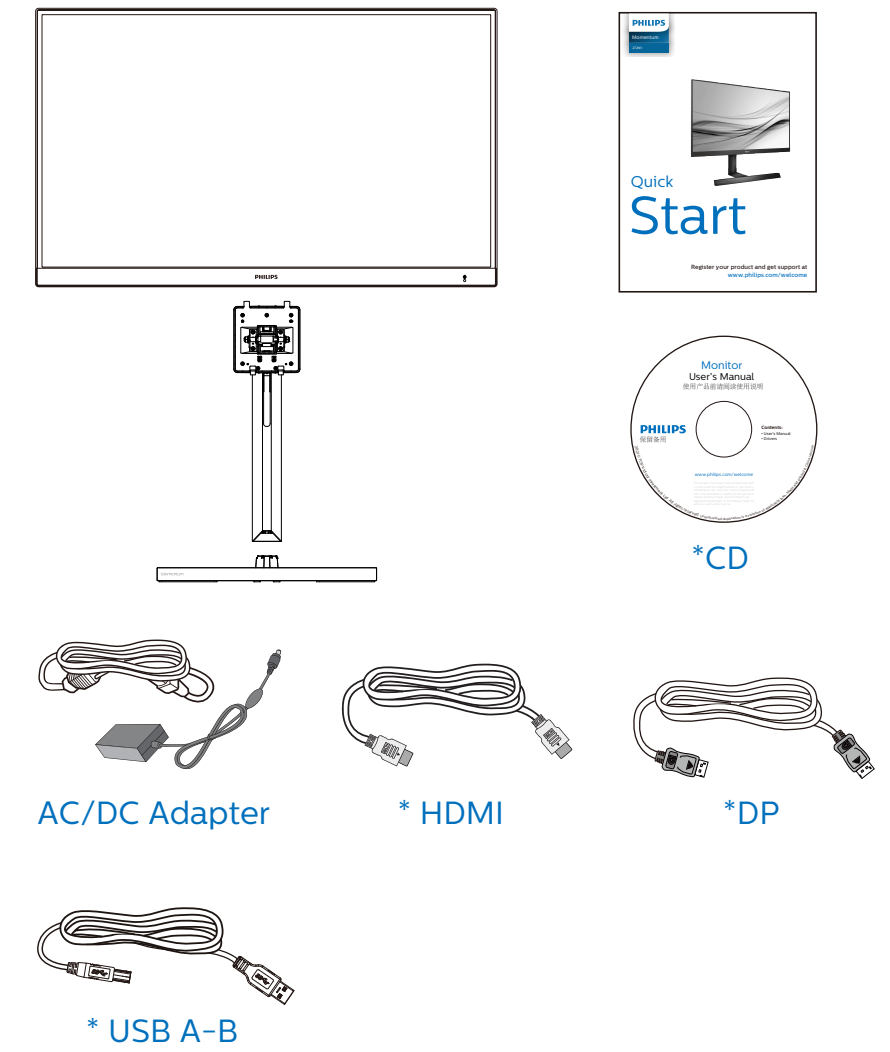

4