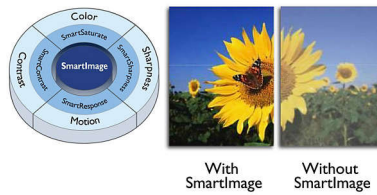

## Digital TV tuner

A digital television tuner built into a monitor to receive and display high quality TV signals from various sources.

## Full HD LCD display 1920 x 1080p

The Full HD screen has the widescreen resolution of 1920 x 1080p. This is the highest resolution of HD sources for the best possible picture quality. It is fully future-proof as it supports 1080p signals from all sources, including the most recent sources such as Blu-ray and advanced HD game consoles. The signal processing is extensively upgraded to support this much higher signal quality and resolution. It produces brilliant flicker-free progressive scan pictures with superb brightness and colours.

## SmartContrast ratio 20,000,000:1

You want the LCD flat display with the highest contrast and most vibrant images. Philips

advanced video processing combined with unique extreme dimming and backlight-boosting technology results in vibrant images. SmartContrast will increase the contrast with excellent black level and accurate rendition of dark shades and colours. It gives a bright, lifelike picture with high contrast and vibrant colours.

## SmartPicture

SmartPicture is an exclusive leading edge Philips technology that analyses the content displayed on your screen and gives you optimised display performance. This user friendly interface allows you to select various modes like Office, Image, Entertainment, Economy etc., to fit the application in use. Based on the selection, SmartPicture dynamically optimises the contrast, colour saturation and sharpness of images and videos for ultimate display performance. The Economy mode option offers you major power savings. All in real time with the press of a single button!