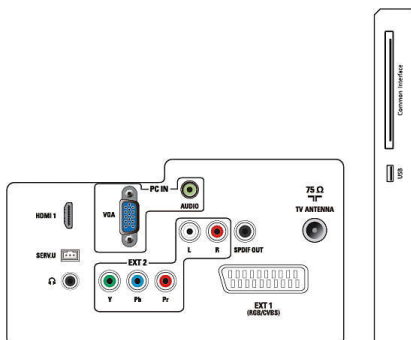

Sound

- Output power (RMS): 3 W x 2

- Sound Enhancement: Incredible Surround, Smart Sound
- Sound System: Mono, Stereo, Nicam Stereo

Stand

- Tilt: 0/+15 degree

Power

- Mains power: 100-240 V, 50-60 Hz
- Off mode: 0.3 W (typ.)
- On mode: 25.6 W (typ.)/34 W (max)
- Standby mode: 0.3 W (typ.)
- Ambient temperature: 5°C to 40°C

Supported Display Resolution

- Computer formats: Optimum 1920 x 1080, 60 Hz
- Video formats: 480i, 60 Hz, 480p, 60 Hz, 576i, 50 Hz, 576p, 50 Hz, 720p, 50, 60 Hz, 1080i, 50, 60 Hz, 1080p, 24, 50, 60 Hz

Dimensions

- Product with stand (mm): 529 x 384 x 174 mm
- Packaging in mm (W x H x D): 567 x 446 x 116 mm
- Product without stand (mm): 529 x 345 x 38 mm

Weight

- Product with packaging (kg): 4.37 kg
- Product with stand (kg): 3.24 kg
- Product without stand (kg): 3.0 kg

Tuner/Reception/Transmission

- Aerial Input: 75 ohm coaxial (IEC75)
- Tuner bands: Hyperband, S-Channel, UHF, VHF
- TV system: PAL I, PAL B/G, PAL D/K, SECAM B/G, SECAM D/K, SECAM L/L'
- Video Playback: NTSC, PAL, SECAM
- Tuner Display: PLL
- Digital TV: DVB-C, DVB-T
- MPEG-2, MPEG-4 support
- CI/CI+: yes (Burn CI+ key in set)
- MHEG-5 v1.06

Accessories

- Included accessories: Power cord, Remote Control (with battery), Quick start guide, User Manual, VGA cable

Issue date 2024-03-14

Version: 1.0.1

EAN: 87 12581 65800 7

© 2024 Koninklijke Philips N.V.
All Rights reserved.

Specifications are subject to change without notice.
Trademarks are the property of Koninklijke Philips N.V.
or their respective owners.

www.philips.com