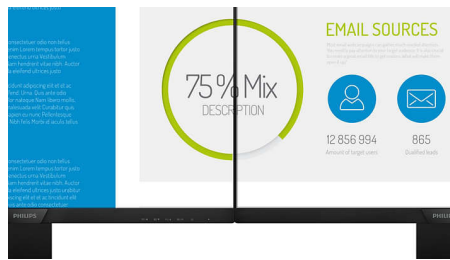

Ultra-narrow Border

The new Philips displays feature ultra-narrow borders which allow for minimal distractions and maximum viewing size. Especially suited for multi-display or tiling setups like gaming, graphic design and professional applications, the ultra-narrow border display gives you the feeling of using one large display.