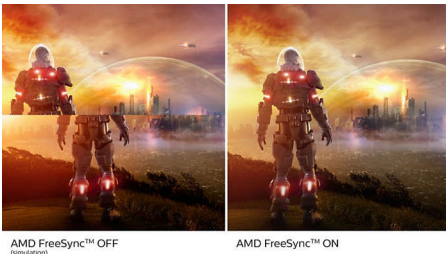

AMD FreeSync™ Premium

Gaming shouldn't be a choice between choppy gameplay or broken frames. AMD FreeSync™ Premium equips serious gamers with a fluid, tear-free gameplay experience at peak performance. There are no compromises, game confidently with a high refresh rate, low framerate compensation, and low latency.