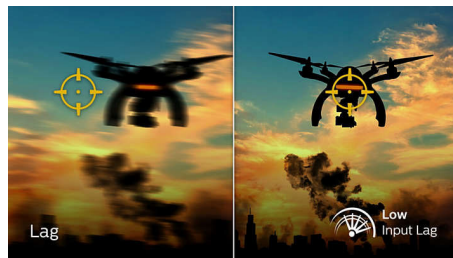

Low Input Lag

Input lag is the amount of time that elapses between performing an action with connected devices and seeing the result on screen. Low input lag reduces the time delay between entering a command from your devices to monitor, greatly improve on playing twitch-

275M2CRZ/69

sensitive video games, particularly important to whom plays fast-paced, competitive games.