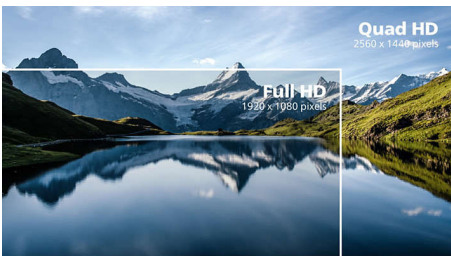

Crystalclear images

These Philips screens deliver Crystalclear, Quad HD 2560x1440 or 2560x1080 pixel

images. Utilizing high performance panels with high density pixel count, enabled by high bandwidth sources like USB-C, Displayport, HDMI, these new displays will make your images and graphics come alive. Whether you are demanding professional requiring extremely detailed information for CAD-CAM solutions, using 3D graphic applications or a financial wizard working on huge spreadsheets, Philips displays will give you Crystalclear images.