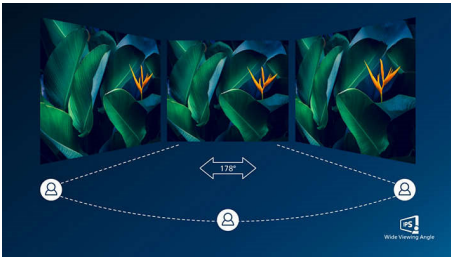

- SmartContrast for rich black details
- IPS LED wide view technology for image and color accuracy
- Crystalclear images with Quad HD 2560 x 1440 pixels
- 4-sided frameless display

PHILIPS

Highlights

4-sided frameless

Extremely minimizing 4-sided bezels on this virtually frameless display gives minimalist look and offers an expansive viewing experience. Expand your productivity and make you focus on the vivid images with seamless visions. Significant wide view without distraction even multi monitor set-up in pivot mode.

IPS technology

IPS displays use an advanced technology which gives you extra wide viewing angles of 178/178 degree, making it possible to view the display from almost any angle. Unlike standard TN panels, IPS displays gives you remarkably crisp images with vivid colors, making it ideal not only for Photos, movies and web browsing, but also for professional applications which demand color accuracy and consistent brightness at all times.