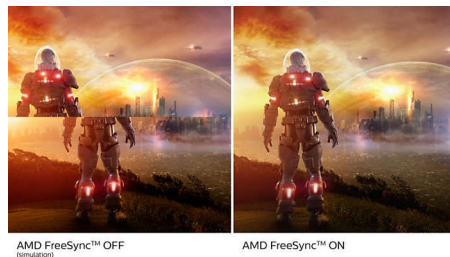

Ultra-smooth gaming

Gaming shouldn't be a choice between choppy gameplay or broken frames. With the new Philips monitor it doesn't have to be. Get fluid, artifact-free performance at virtually any framerate with AMD FreeSync™ technology, smooth quick refresh and ultra-fast response time.