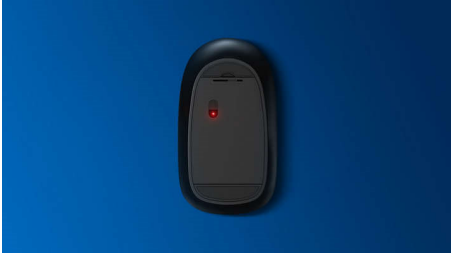

Silent design

- Reduced click sound, for a quiet and comfortable experience

Advanced technology for ultimate performance

- Up to 1,200 DPI

Comfortable, accurate control

- Ambidextrous shape feels good in right or left hand
- Comfortable ergonomic mouse design feels great
- High-definition optical tracking for smooth control

Philips reliability

- Buttons last millions of clicks for durability

Plug and Play

- Simple plug-and-play wired USB connections

PHILIPS

Wired mouse
Plug and play Optical Sensor, Silent design

SPK7207W/01

Highlights

Smooth optical tracking

High-definition optical tracking for smooth control

Ambidextrous mouse design

Ambidextrous shape feels good in right or left hand

Reduced click sound

Reduced click sound, for a quiet and comfortable experience