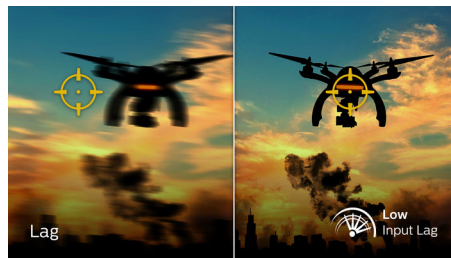

Low Input Lag

Input lag is the amount of time that elapses between performing an action with connected

devices and seeing the result on screen. Low input lag reduces the time delay between entering a command from your devices to monitor, greatly improve on playing twitch-sensitive video games, particularly important to whom plays fast-paced, competitive games.