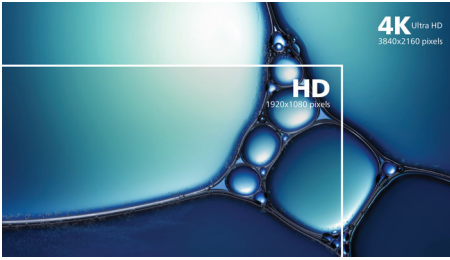

4K HDR display with Ambiglow
Momentum 32 (31.5" / 80 cm diag.), 3840 x 2160 (4K UHD)

326M6VJRM/01

Highlights

UltraClear 4K UHD Resolution

These Philips displays utilize high performance panels to deliver UltraClear, 4K UHD (3840 x 2160) resolution images. Whether you are demanding professional requiring extremely detailed images for CAD solutions, using 3D graphics applications or a financial wizard working on huge spreadsheets, Philips displays will make your images and graphics come alive.