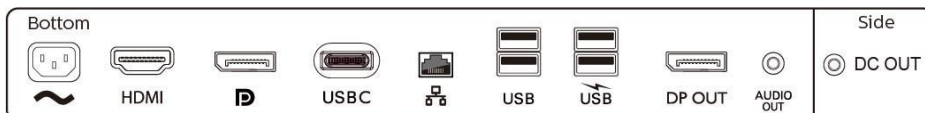

Dimensions

- Product with stand(max height): 614 x 548 x 257 mm
- Product without stand (mm): 614 x 372 x 56 mm
- Packaging in mm (WxHxD): 690 x 458 x 252 mm

Weight

- Product with stand (kg): 7.52 kg
- Product without stand (kg): 5.10 kg
- Product with packaging (kg): 10.27 kg

Operating conditions

- Temperature range (operation): 0°C to 40 °C
- Temperature range (storage): -20°C to 60 °C
- Relative humidity: 20%-80 %
- Altitude: Operation: +12,000ft (3,658m), Non-operation: +40,000ft (12,192m)
- MTBF (demonstrated): 70,000 hrs (excluded backlight)

Sustainability

- Environmental and energy: PowerSensor, EnergyStar 8.0, EPEAT*, TCO Certified Edge, RoHS, WEEE
- Recyclable packaging material: 100 %
- Post consumer recycled plastic: 85%
- Specific Substances: PVC / BFR free housing, Mercury free

Compliance and standards

- Regulatory Approvals: CE Mark, FCC Class B, cETLus, CU-EAC, TUV Ergo, TUV/GS, EPA, UKRAINIAN, ICES-003, CB

Cabinet

- Front bezel: Black
- Rear cover: Black

- Foot: Black
- Finish: Texture

What's in the box?

- Monitor with stand
- Cables: HDMI cable, DP cable, USB-C to C/A cable, DC out cable, Power cable
- User Documentation

Issue date 2023-03-24

Version: 8.0.1

12 NC: 8670 001 57928
EAN: 87 12581 75675 8

© 2023 Koninklijke Philips N.V.
All Rights reserved.

Specifications are subject to change without notice.
Trademarks are the property of Koninklijke Philips N.V.
or their respective owners.

www.philips.com

* "IPS" word mark / trademark and related patents on technologies belong to their respective owners.
* The maximum resolution works for either USB-C, DP or HDMI input.
* Response time value equal to SmartResponse
* NTSC Area based on CIE1976
* sRGB Area based on CIE1931
* For Video transmission via USB-C, your Notebook/device must support USB-C DP Alt mode
* For USB-C power and charging function, your Notebook/device must support USB-C standard Power Delivery specifications. Please check with your Notebook user manual or manufacturer for more details.
* Activities such as screen sharing, on-line streaming video and audio over the Internet can impact your network performance. Your hardware, network bandwidth and its performance will determine overall audio and video quality.
* DisplayPort out works only under either DP in or USB-C in.
* DC power out function only supports Intel NUC with 19V, max 65 W. Only one PC or notebook should be connected to either USB-C or DC out port for power passthrough function.
* If your Ethernet connection seems slow, please enter OSD menu and select USB 3.0 or higher version which can support the LAN speed to 1G.
* EPEAT rating is valid only where Philips registers the product. Please visit <https://www.epeat.net/> for registration status in your country.
* The monitor may look different from feature images.