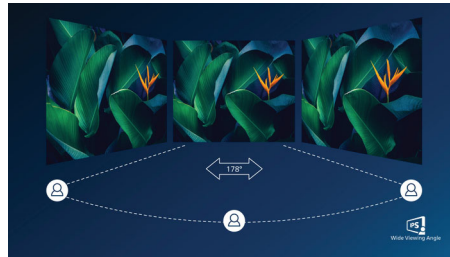

IPS technology

IPS displays use an advanced technology which gives you extra wide viewing angles of 178/178 degree, making it possible to view the display from almost any angle - even in 90 degree Pivot mode! Unlike standard TN panels, IPS displays gives you remarkably crisp images with vivid colors, making it ideal not only for Photos, movies and web browsing, but also for professional applications which demand color accuracy and consistent brightness at all times.