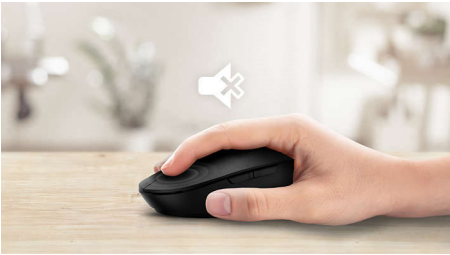

Silent design

- Reduced click sound, for quiet and comfortable experience

Advanced technology for ultimate performance

- Up to 1,600 DPI

Wireless convenience

- 2.4G wireless connection for a completely cordless workspace
- Intelligent power saving

Highlights

Buttons last millions of click

Buttons last millions of clicks for durability

Reduced click sound

Reduced click sound, for quiet and comfortable experience

2.4G wireless connection

Keep the computer wires at bay. For any keyboard/mouse equipped with this feature, you can connect the accessory to any PC via a speedy 2.4Hz wireless connection. The simple setup process, along with the accessory's sleek design, is sure to leave your workspace looking clean and wire-free.