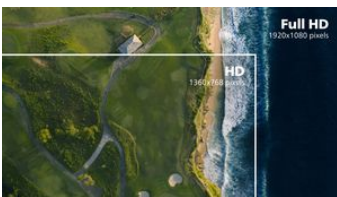

16:9 Full HD display

Picture quality matters. Regular displays deliver quality, but you expect more. This display features enhanced Full HD 1920 x 1080 resolution. With Full HD for crisp detail paired with high brightness, incredible contrast and realistic colors expect a true to life picture.