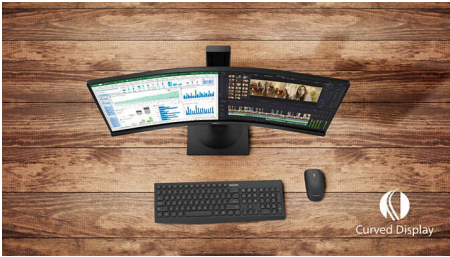

Philips
Full HD Curved LCD
monitor

E Line
27" (68.6 cm)
1920 x 1080 (Full HD)

271E1C

Simply immersive

The 27" curved E line display offers a truly immersive experience in a stylish design. Experience crisp Full HD visuals, and smooth action with AMD FreeSync technology.

Curved design inspired by the world around us

- Curved display design for more immersive experience

Greener everyday

- Eco-friendly materials meet major international standards

Superb Picture Quality

- SmartContrast for rich black details
- 16:9 Full HD display for crisp detailed images
- VA display delivers awesome images with wide viewing angles
- Effortlessly smooth gameplay with AMD FreeSync™ technology

PHILIPS

Full HD Curved LCD monitor
E Line 27" (68.6 cm), 1920 x 1080 (Full HD)

Highlights

Curved display design

Desktop monitors offer a personal user experience, which suits a curve design very well. The curved screen provides a pleasant yet subtle immersion effect, which focuses on you at the center of your desk.

VA display

Philips VA LED display uses an advanced multi-domain vertical alignment technology which gives you super-high static contrast ratios for extra vivid and bright images. While standard office applications are handled with ease, it is especially suitable for photos, web-browsing, movies, gaming, and demanding graphical applications. It's optimized pixel management technology gives you 178/178 degree extra wide viewing angle, resulting in crisp images.