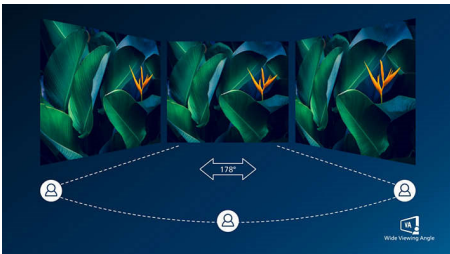

PHILIPS

Full HD Curved LCD monitor
E Line 27" (68.6 cm), 1920 x 1080 (Full HD)

Highlights

Curved display design

Desktop monitors offer a personal user experience, which suits a curve design very well. The curved screen provides a pleasant yet subtle immersion effect, which focuses on you at the center of your desk.

VA display

Philips VA LED display uses an advanced multi-domain vertical alignment technology which gives you super-high static contrast ratios for extra vivid and bright images. While standard office applications are handled with ease, it is especially suitable for photos, web-browsing, movies, gaming, and demanding graphical applications. It's optimized pixel management technology gives you 178/178 degree extra wide viewing angle, resulting in crisp images.