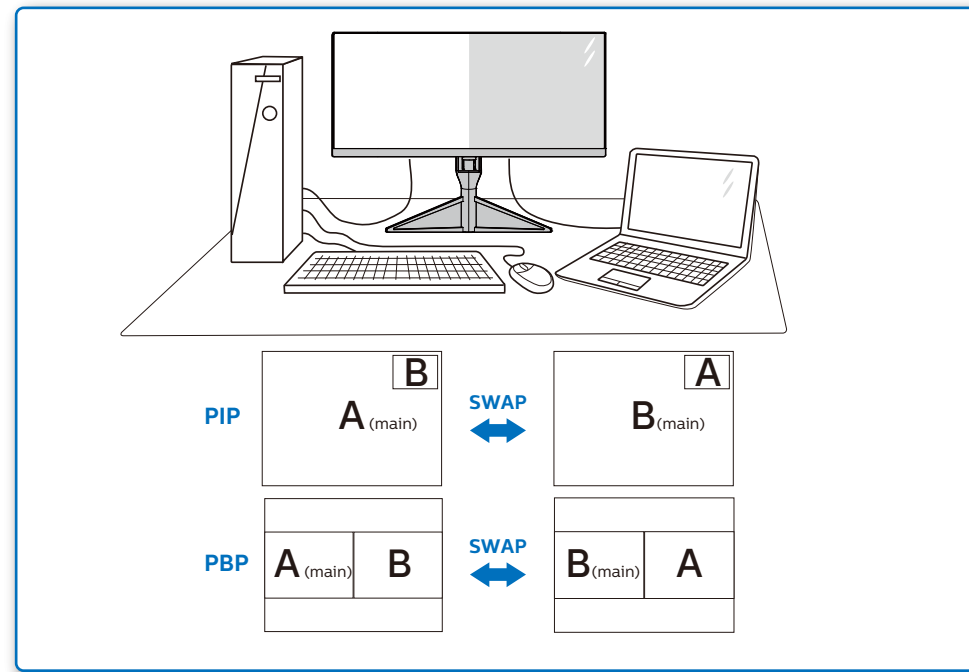

GRAPHIC DEVELOPMENT MMD	
Product name	349X7FEW-QSG
Project name	349X7FEW-QSG
Project no.	
Finishing	Folded sheet
Scale	1:1
Size Spreads	594 (W) x 210 (H) mm
Size	148.5 (W) x 210 (H) mm
Operator(s)	
Date amended	Sep. 07, 2016
VERSION No.	13
APPROVAL	
QC Lithographer	
Product Manager	
Date Check	
ARTWORK DOCUMENT	
Paper	80gsm White, woodfree coated
Numbers of colours	2C2C
Pantone 300c	
Spotcolor	
Black	
Aftertreatment	
☐ Cropping	
☐ Coating	
☐ Varnishing	
☐ Embossing	
☐ Cutterguide	
☐ Die-cut	
☐ Binding	
☐ Glue	

4