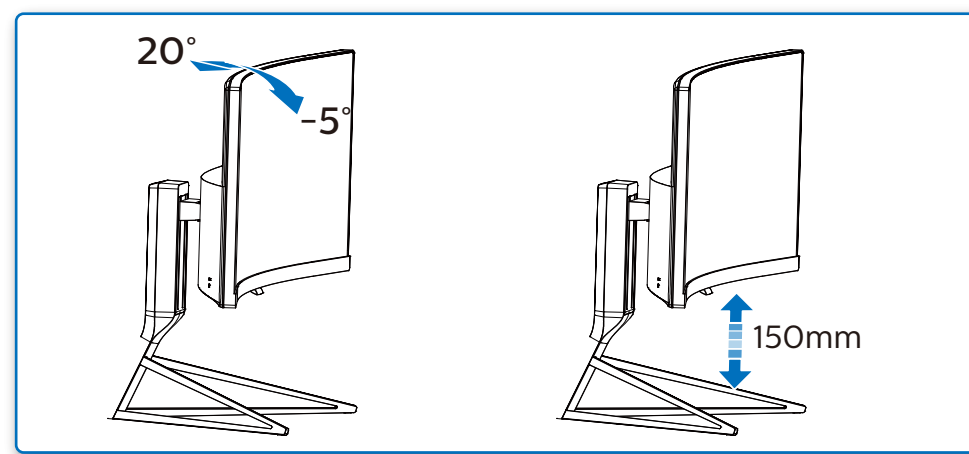

GRAPHIC DEVELOPMENT MMD	
Product name	349X7FEW-QSG
Project name	349X7FEW-QSG
Project no.	
Finishing	Folded sheet
Scale	1:1
Size Spreads	594 (W) x 210 (H) mm
Size	148.5 (W) x 210 (H) mm
Operator(s)	
Date amended	Sep. 07, 2016
VERSION No.	13
APPROVAL	
QC Lithographer	
Product Manager	
Date Check	
ARTWORK DOCUMENT	
Paper	80gsm White, woodfree coated
Numbers of colours	2C2C
Pantone 300c	
Spotcolor	
Black	
Aftertreatment	
☐ Cropping	
☐ Coating	
☐ Varnishing	
☐ Embossing	
☐ Cutterguide	
☐ Die-cut	
☐ Binding	
☐ Glue	

4

5

EN Need help?

Online help: www.philips.com/support

SC 需要帮助?

在线帮助: www.philips.com/support

FR Besoin d'Aide ?

Aide en ligne: www.philips.com/support

ES ¿Necesita ayuda?

Ayuda en línea: www.philips.com/support

DE Benötigen Sie Hilfe?

Online-Hilfe: www.philips.com/support

IT Avete bisogno di aiuto?

Guida in linea: www.philips.com/support

BR Precisa ajuda?

Ajuda online: www.philips.com/support

KO 도움이 필요하신가요?

온라인 도움말: www.philips.com/support

UK Потребуйте допомоги?

Підтримка он-лайн: www.philips.com/support

RU Нужна помощь?

TR Yardıma ihtiyacınız var mı?

Online yardım: www.philips.com/support

HI क्या सहायता की जरूरत है?

ऑनलाईन सहायता: www.philips.com/support

AR هل تريد المساعدة؟

www.philips.com/support

JP ヘルプが必要ですか?

オンラインヘルプ: www.philips.com/support

Version: M7349XFIWWT

© 2016 Koninklijke Philips N.V. All rights reserved. Specifications are subject to change without notice. Philips and the Philips Shield Emblem are registered trademarks of Koninklijke Philips N.V. and are used under license from Koninklijke Philips N.V.

Printed in China

Q41G34M181301A

www.philips.com

Register your product and get support at www.philips.com/welcome

Brilliance
349X7

Quick Start

PHILIPS