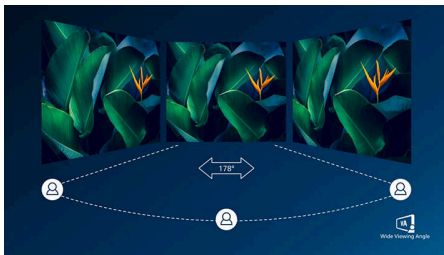

Superb Picture Quality

- VA display delivers awesome images with wide viewing angles
- CrystalClear images with UltraWide QHD 3440 x 1440 pixels

Highlights

USB-C connection

This Philips display features a USB type-C connector with power delivery. With intelligent and flexible power management, you can power charge your compatible device directly. Its slim, reversible USB-C allows for easy, one-cable connection. You can watch high-resolution video and transfer data at super speed, while powering up and recharging your compatible device at the same time.

VA display

The Philips VA LED display uses an advanced multi-domain vertical alignment technology that gives you super-high static contrast ratios for extra-vivid and bright images. While standard office applications are handled with ease, it is especially suitable for photos, web browsing, films, gaming and demanding graphical applications. Its optimised pixel management technology gives you a 178/178 degree extra-wide viewing angle, resulting in crisp images.