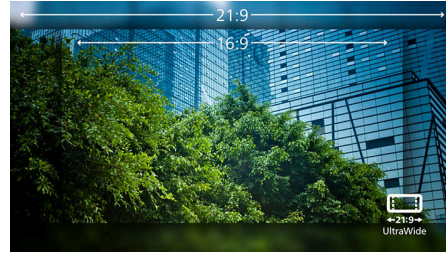

UltraWide CrystalClear images

These Philips screens deliver Crystal Clear, UltraWide Quad HD 3440 x 1440 pixel images. Utilising high-performance panels with high-density pixel count and 178/178 wide viewing angles, these new displays will make your images and graphics come alive. The UltraWide 21:9 format enables more productivity with more room for side-by-side comparisons and more viewable spreadsheet columns. Whether you are a demanding professional requiring extremely detailed information for CAD-CAM solutions or a financial wizard working on huge spreadsheets, Philips displays deliver Crystal Clear images.