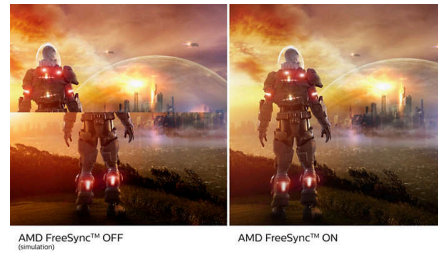

AMD FreeSync™ Premium

Gaming shouldn't be a choice between choppy gameplay or broken frames. AMD FreeSync™ Premium equips serious gamers with a fluid, tear-free gameplay experience at peak

performance. There are no compromises, game confidently with a high refresh rate, low framerate compensation and low latency.