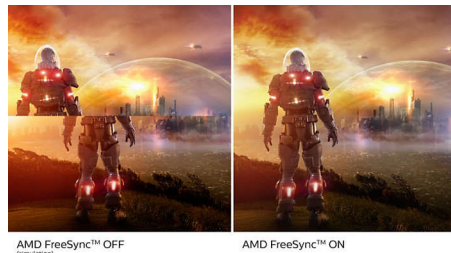

AMD FreeSync™ Premium

Gaming shouldn't be a choice between choppy gameplay or broken frames. AMD FreeSync™ Premium equips serious gamers with a fluid, tear-free gameplay experience at peak performance. There are no compromises,

game confidently with a high refresh rate, low framerate compensation and low latency.