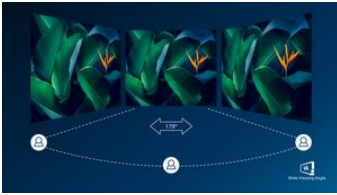

PHILIPS

Features

Curved display design

Desktop monitors offer a personal user experience, which suits a curve design very well. The curved screen provides a pleasant yet subtle immersion effect, which focuses on you at the center of your desk.

VA display

Philips VA LED display uses an advanced multi-domain vertical alignment technology which gives you super-high static contrast ratios for extra vivid and bright images. While standard office applications are handled with ease, it is especially suitable for photos, web-browsing, movies, gaming, and demanding graphical applications. It's optimized pixel management technology gives you 178/178 degree extra wide viewing angle, resulting in crisp images.