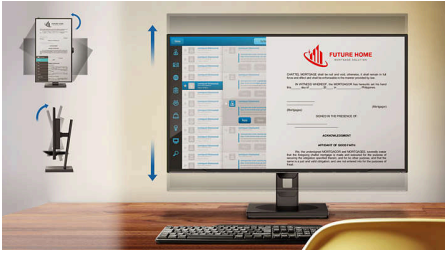

LowBlue Mode and Flicker-free

Our LowBlue Mode and Flicker-free technology have been developed to reduce eye strain and fatigue often caused by long hours in front of a monitor.

Pop-up webcam

Philips' innovative and secure webcam pops up when you need it and securely tucks back into the monitor when you are not using it. The webcam is also equipped with advanced sensors for Windows Hello facial recognition, which conveniently logs you into your Windows devices in less than 2 seconds, 3 times faster than a password.

Monitor

LCD monitor

27E1N5600HE/00

Highlights

Compact Ergo Base

The Compact Ergo Base is a people-friendly Philips monitor base that tilts, pivot and height-adjusts so each user can position the monitor for maximum viewing comfort and efficiency.

EasySelect Menu Toggle Key

The discreetly placed EasySelect Menu Toggle Key allows you to make quick and easy adjustments to monitor settings in the On-Screen Display menu.

Cable management

Cable management is an intimate design that maintains a tidy workspace by organising the cables and wires required for the operation of a display device.