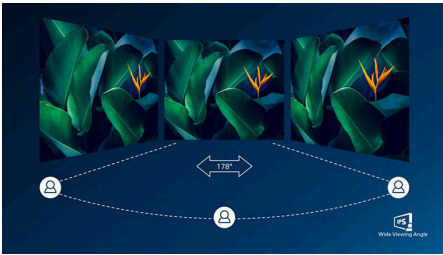

Superb Picture Quality

- IPS LED wide view technology for image and colour accuracy
- Crystal clear images with Quad HD 2560 x 1440 pixels

Monitor

LCD monitor

27E1N5600HE/00

Highlights

USB-C connection

This Philips display features a USB type-C connector with power delivery. With intelligent and flexible power management, you can power charge your compatible device directly. Its slim, reversible USB-C allows for easy, one-cable connection. You can watch high-resolution video and transfer data at super speed, while powering up and recharging your compatible device at the same time.

IPS technology

IPS displays use an advanced technology that gives you extra-wide viewing angles of 178/178 degrees, making it possible to view the display from almost any angle. Unlike standard TN panels, IPS displays give you remarkably crisp images with vivid colours, making them ideal not only for Photos, movies and web browsing, but also for professional applications that demand colour accuracy and consistent brightness at all times.