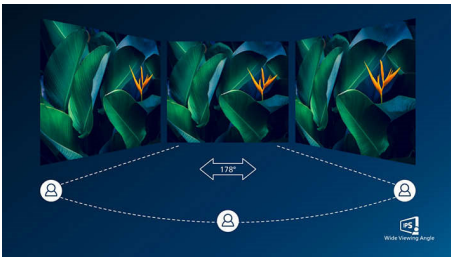

27E1N5600HE/00

Highlights

USB-C connection

This Philips display features a USB type-C connector with power delivery. With intelligent and flexible power management, you can power charge your compatible device directly. Its slim, reversible USB-C allows for easy, one-cable connection. You can watch high-resolution video and transfer data at super speed, while powering up and recharging your compatible device at the same time.

IPS technology

IPS displays use an advanced technology that gives you extra-wide viewing angles of 178/178 degrees, making it possible to view the display from almost any angle. Unlike standard TN panels, IPS displays give you remarkably crisp images with vivid colours, making them ideal not only for Photos, movies and web browsing, but also for professional applications that demand colour accuracy and consistent brightness at all times.