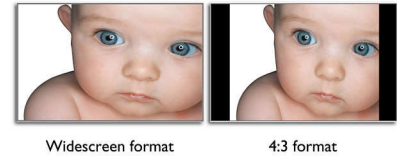

Great convenience

- Easy picture format control switching in wide and 4:3 format

PHILIPS

Highlights

Full HD 1920x1080p LCD display

Enjoy crisp and crystal clear picture quality to give your audience a truly memorable visual experience. Your viewers will be treated to unsurpassed video, with an amazing color gamut and the sharpest pictures around.

5ms on/off response time

On-Off response time is the period required for a liquid crystal cell to go from active (black) to inactive (white) and back to active (black) again. It is measured in milliseconds. Faster is better: Lower response time means faster transitions and, therefore, results in fewer visible image artifacts in the display of transition of texts and graphics. On-Off response time is a more important measure in the display of business content like documents, graphs and photos.

SmartContrast ratio 25000:1

You want the LCD flat display with the highest contrast and most vibrant images. Philips advanced video processing combined with unique extreme dimming and backlight boosting technology results in vibrant images. SmartContrast will increase the contrast with excellent blacklevel and accurate rendition of dark shades and colors. It gives a bright, lifelike picture with high contrast and vibrant colors.

Easy picture format control

Philips easy picture format control on OSD is to switch from the 4:3 aspect ratio to the widescreen mode and back again to match the display's aspect ratio with your content for working with wide documents without scrolling or viewing widescreen media in the widescreen mode and distortion-free, native mode display of 4:3 ratio content.