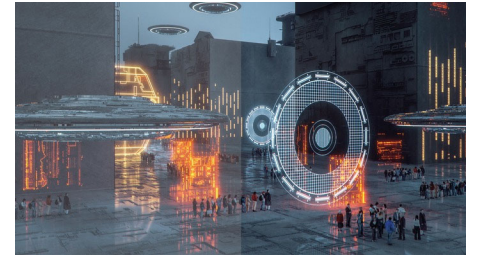

## SmartImage Game mode

The new Philips gaming display has quick access OSD fine tuned for gamers, offering you multiple options. "FPS" mode (First person shooting) improves dark themes in games, allowing you to see hidden objects in dark areas. "Racing" mode adapts display with fastest response time, high color, along with image adjustments. "RTS" mode (Real time strategy) has a special SmartFrame mode which enables highlighting of specific area and allows for size and image adjustments. Gamer 1 and Gamer 2 enable you to save personal customized settings based on different games, ensuring best performance.