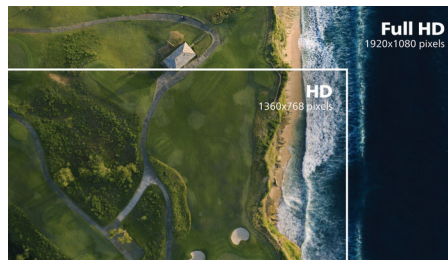

16:9 Full HD display

Picture quality matters. Regular displays deliver quality, but you expect more. This display features enhanced Full HD 1920 x 1080 resolution. With Full HD for crisp detail paired with high brightness, incredible contrast and realistic colors expect a true to life picture.