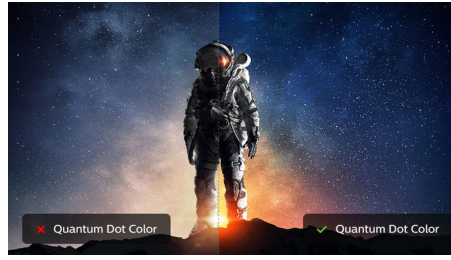

Quantum Dot Technology

Quantum Dot Technology is an innovative semiconductor nanocrystal technology that precisely emits light to produce bluer blues, greener greens and redder reds. LCD monitors with Quantum Dot color produce a more dynamic range of colors and show the true natural palette of colors in the picture. The result - vibrant, dynamic, you-gotta-see-it-to-believe-it color.