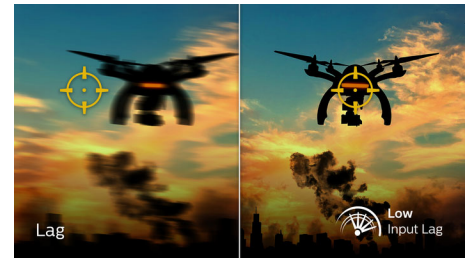

Low Input Lag

Input lag is the amount of time that elapses between performing an action with connected devices and seeing the result on screen. Low input lag reduces the time delay between entering a command from your devices to monitor, greatly improve on playing twitch-sensitive video games, particularly important to whom plays fast-paced, competitive games.