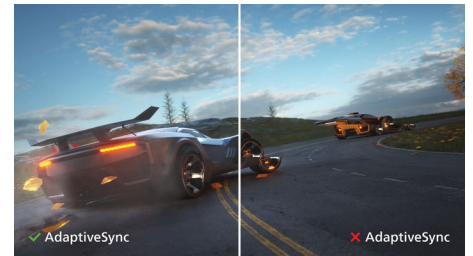

Adaptive-Sync technology

Gaming shouldn't be a choice between choppy gameplay or broken frames. Get fluid, artifact-free performance at virtually any framerate with Adaptive-Sync technology, smooth quick refresh and ultra-fast response time.