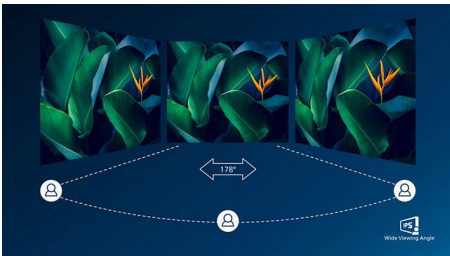

IPS technology

IPS displays use an advanced technology which gives you extra wide viewing angles of 178/178 degree, making it possible to view the display from almost any angle. Unlike standard TN panels, IPS displays gives you remarkably crisp images with vivid colors, making it ideal not only for Photos, movies and web browsing, but also for professional applications which demand color accuracy and consistent brightness at all times.