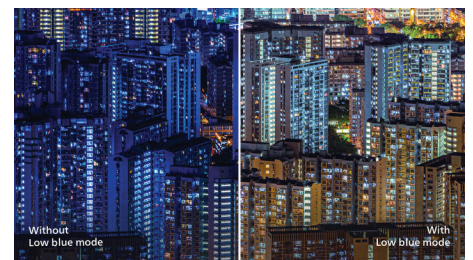

LowBlue Mode

Studies have shown that just as ultra-violet rays can cause eye damage, shortwave length blue light rays from LED displays can cause eye damage and affect vision over time. Developed for wellbeing, Philips LowBlue Mode setting uses a smart software technology to reduce harmful shortwave blue light.