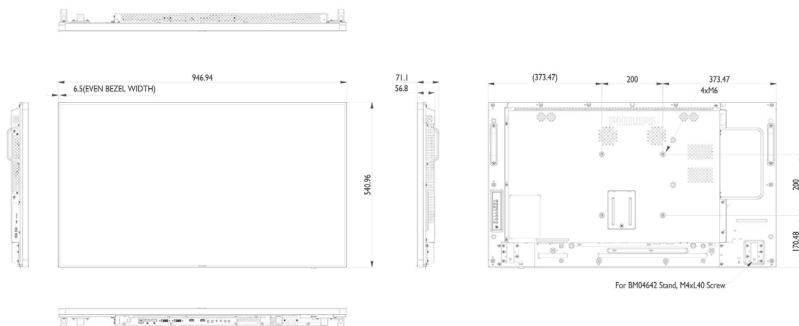

Operating conditions

- Altitude: 0 ~ 3000 m
- Temperature range (operation): 0 ~ 40 °C
- MTBF: 60,000 hour(s)
- Relative humidity: 20 ~ 80(operation), 5 - 95(storage) %
- Temperature range (storage): -20 ~ 60 °C

Multimedia Applications

- USB Playback Video: 3GP, AVI, DAT, FLV, MKV, MOV, MP4, MPG, TS, VOB, WEBM
- USB Playback Picture: BMP, GIF, JPEG, PNG, JPG
- USB Playback Audio: AAC, MP3, WMA, M4A, MP1, MP2

Internal Player

- CPU: Octacore Cortex A53 1.5GHz
- GPU: PowerVR SGX6110
- Memory: 2GB DDR3
- Storage: 16GB EMMC

Accessories

- Included accessories: Batteries for remote control, Quick start guide, Remote Control, AC Power

- Cord, RS232 cable
- Included Accessories: Edge Alignment Kit (1) - 2pcs, Edge Alignment Kit (2)-1pcs, Logo guide, Philips logo (x1), Thumbscrew (8pcs), RS232 daisy-chain cable
- Stand: BM04642/00(optional)

Miscellaneous

- On-Screen Display Languages: English, French, German, Spanish, Polish, Turkish, Russian, Italian, Simplified Chinese, Traditional Chinese, Arabic, Japanese, Danish, Dutch, Finnish, Norwegian, Portuguese, Swedish
- Warranty: 3 year warranty
- Regulatory approvals: EnergyStar 7.0, CE, FCC, Class B, CCC, BSMI, CB, VCCI, CEC, EAC, PSB, EMF, UL/cUL

Issue date 2024-03-25

Version: 10.0.1

EAN: 87 12581 74212 6

© 2024 Koninklijke Philips N.V.
All Rights reserved.

Specifications are subject to change without notice.
Trademarks are the property of Koninklijke Philips N.V.
or their respective owners.

www.philips.com