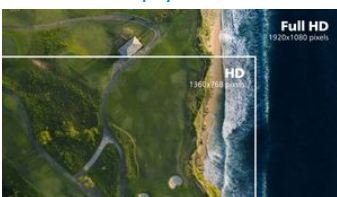

16:9 Full HD display

Picture quality matters. Regular displays deliver quality, but you expect more. This display features enhanced Full HD 1920 x 1080 resolution. With Full HD for crisp detail paired with high brightness, incredible contrast and realistic colors expect a true to life picture.