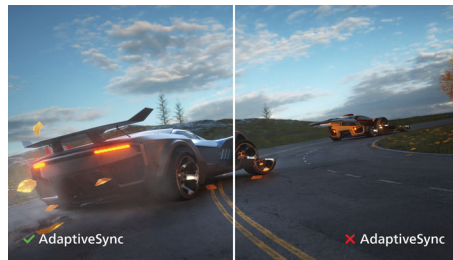

Adaptive-Sync technology

Gaming shouldn't be a choice between choppy gameplay or broken frames. Get fluid, artifact-free performance at virtually any framerate with Adaptive-Sync technology, smooth quick refresh and ultra-fast response time.