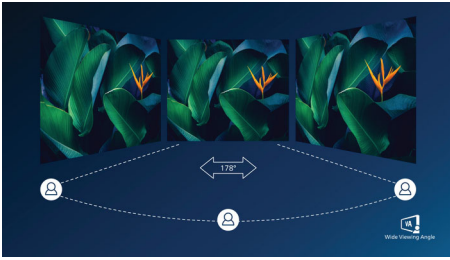

Perfectly designed for your space

- VESA mount allows for flexibility

PHILIPS

LCD monitor
V Line 27" (68.6 cm), 1920 x 1080 (Full HD)

Highlights

VA display

Philips VA LED display uses an advanced multi-domain vertical alignment technology which gives you super-high static contrast ratios for extra vivid and bright images. While standard office applications are handled with ease, it is especially suitable for photos, web-browsing, movies, gaming, and demanding graphical applications. It's optimized pixel management technology gives you 178/178 degree extra wide viewing angle, resulting in crisp images.