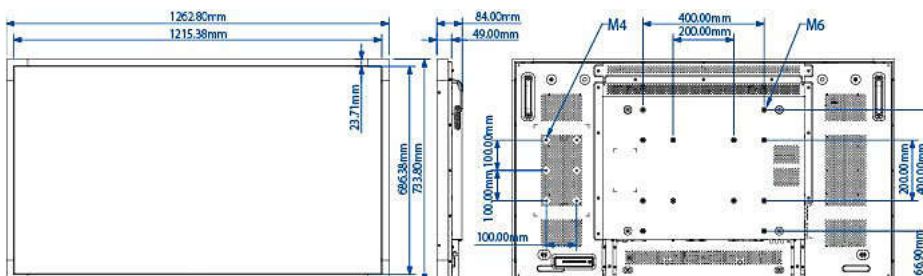

- 1280 x 768, 60Hz, 1280 x 800, 60Hz, 1280 x 1024, 60Hz, 1360 x 768, 60Hz, 1366 x 768, 60Hz, 1440 x 900, 60Hz, 1600 x 1200, 60Hz, 1920 x 1080, 60Hz, 1920 x 1200, 60Hz
- Video formats: 480i, 60Hz, 480p, 60Hz, 576p, 50Hz, 576i, 50Hz, 720p, 50, 60Hz, 1080i, 50, 60Hz, 1080p, 50, 60Hz
- MAC 640 x 480: 60 Hz
- MAC 832 x 624: 60 Hz
- MAC 1152 x 870: 60 Hz

Dimensions

- Bezel thickness: 41 mm/1.6"
- Set Width: 1299 mm
- Product weight: 54 kg
- Set Height: 769.8 mm
- Set Depth: 143.7 mm
- Set Width (inch): 51.1 inch
- Set Height (inch): 30.3 inch
- Wall Mount: 400 x 200 mm/400 x 400 mm
- Set Depth (inch): 5.7 inch
- Product weight (lb): 108.5 lb

Technical specifications

- Touchpoints: 2 Touchpoints, 4mm Safety Glass, Optical IR Touch Technology s

Operating conditions

- Temperature range (operation): 0 - 40 °C
- MTBF: 60,000 hour(s)
- Relative humidity: 0 - 90 %

Accessories

- Included accessories: Remote Control, Batteries for remote control, AC Power Cord, VGA cable, User manual on CD-ROM, Quick start guide
- Optional accessories: Fixed wall mount, Flexible wall mount, Ceiling mount

Miscellaneous

- On-Screen Display Languages: English, French, German, Italian, Polish, Turkish, Russian, Simplified Chinese
- Regulatory approvals: CE, FCC, Class B, UL/cUL, CCC, RoHS

Packaging dimensions

- EAN: 87 12581 60489 9
- Number of products included: 1
- Packaging type: Carton

Issue date 2024-03-24

Version: 7.2.2

EAN: 87 12581 60489 9

© 2024 Koninklijke Philips N.V.
All Rights reserved.

Specifications are subject to change without notice.
Trademarks are the property of Koninklijke Philips N.V.
or their respective owners.

www.philips.com